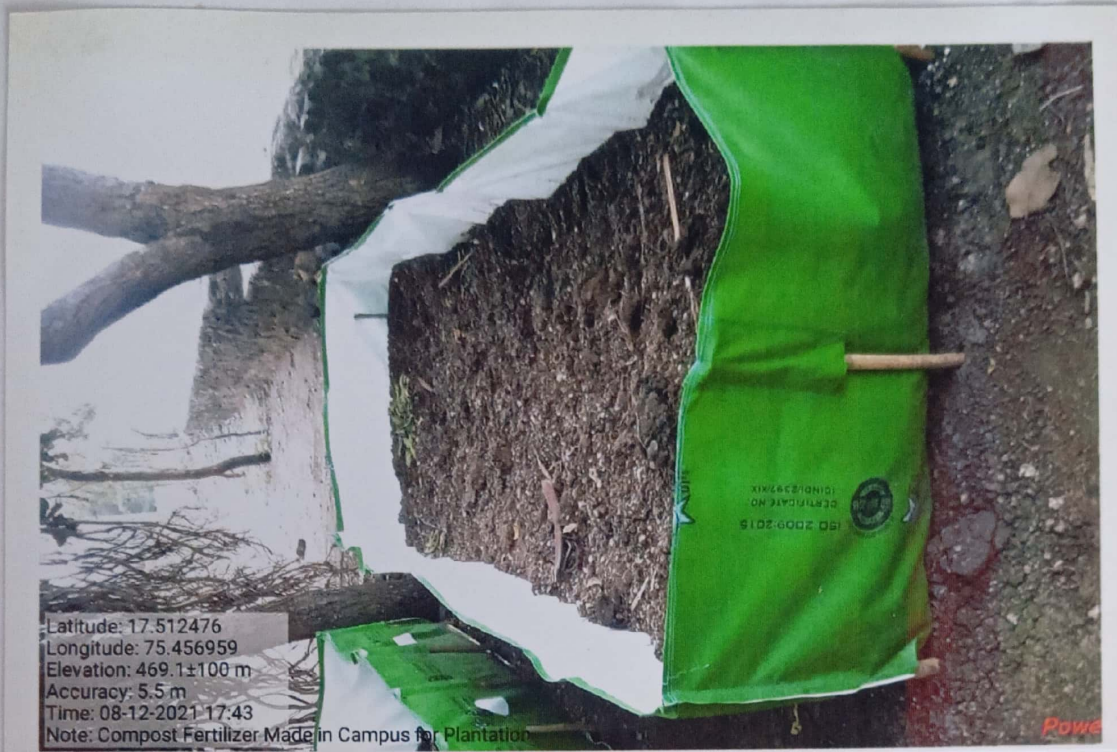

Latitude: 17.512476
Longitude: 75.456959
Elevation: 469.1±100 m
Accuracy: 5.5 m
Time: 08-12-2021 17:43
Note: Compost Fertilizer Made in Campus for Plantation

compost fertilizer made in campus for plantation