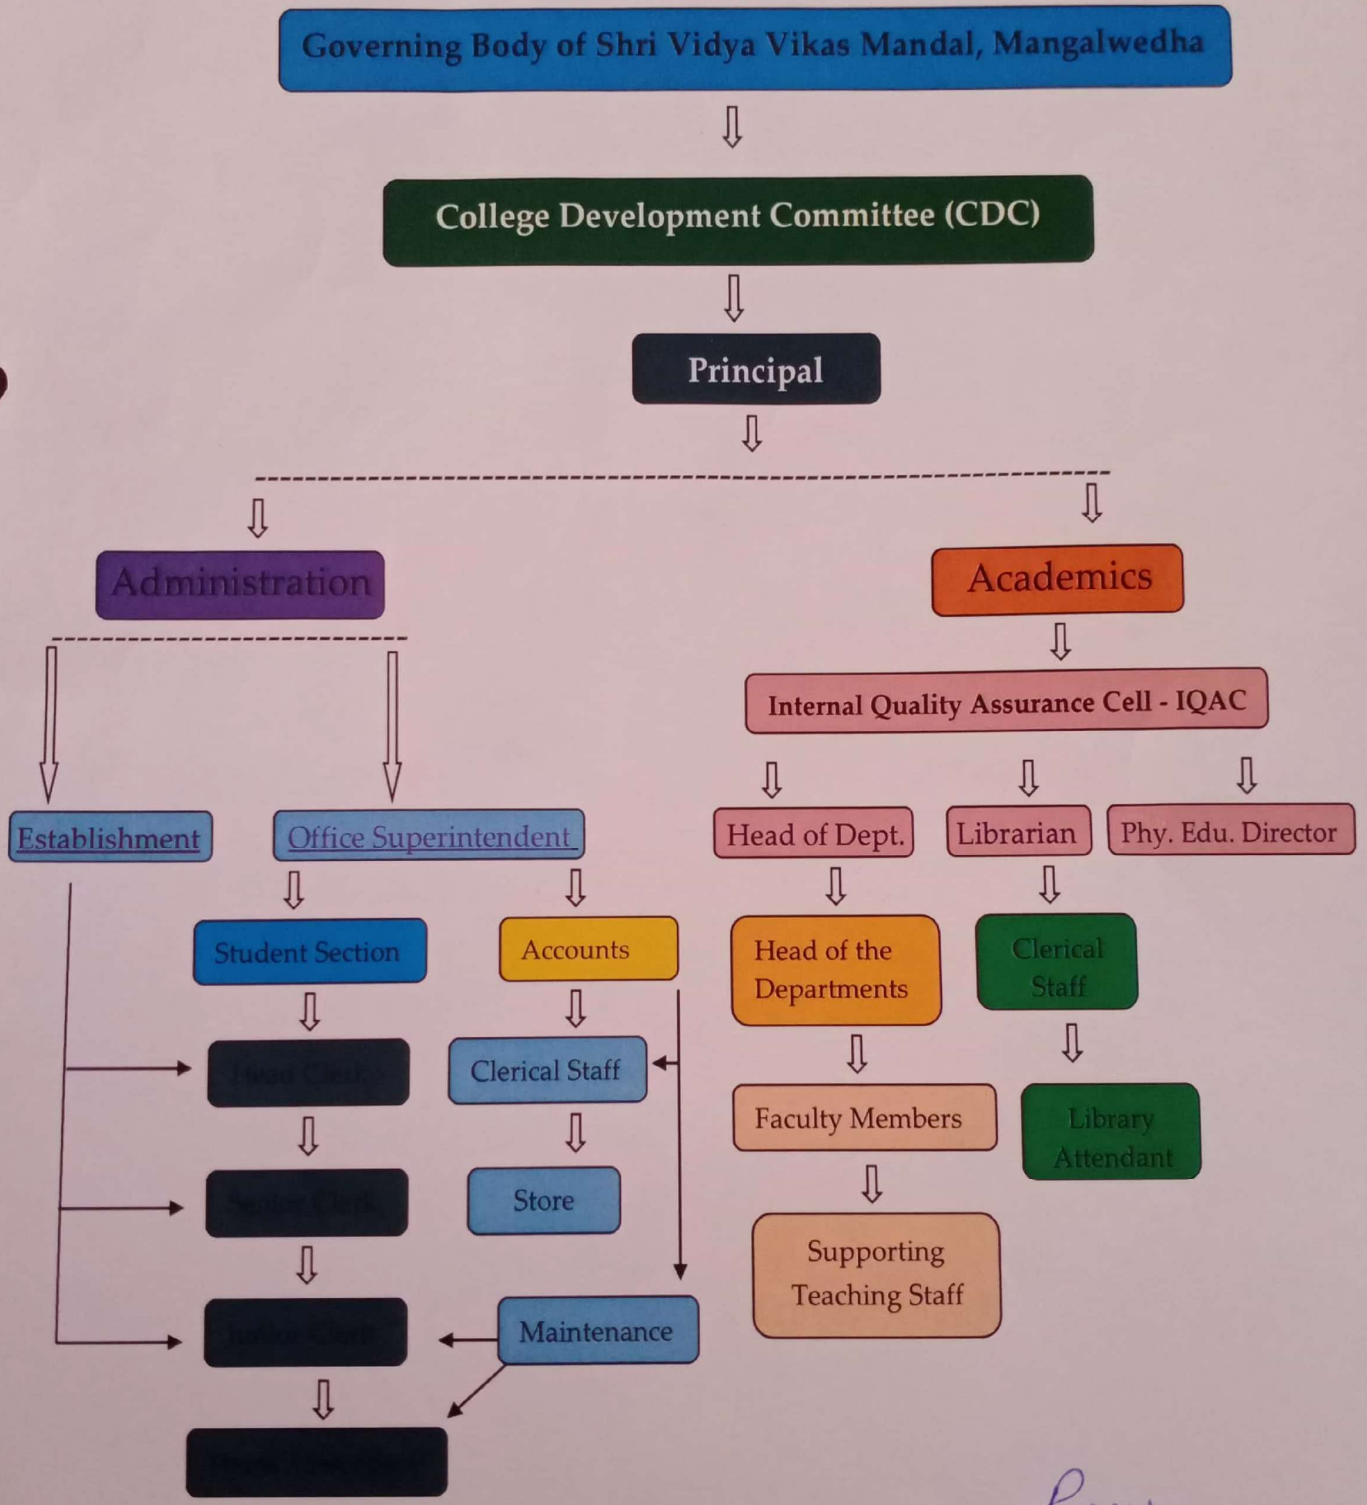

Shri Vidya Vikas Mandal's
Shri Sant Damaji Mahavidyalaya, Mangalwedha
Organizational Structure

[Signature]
 Principal
 Shri Sant Damaji Mahavidyalaya
 Mangalwedha.